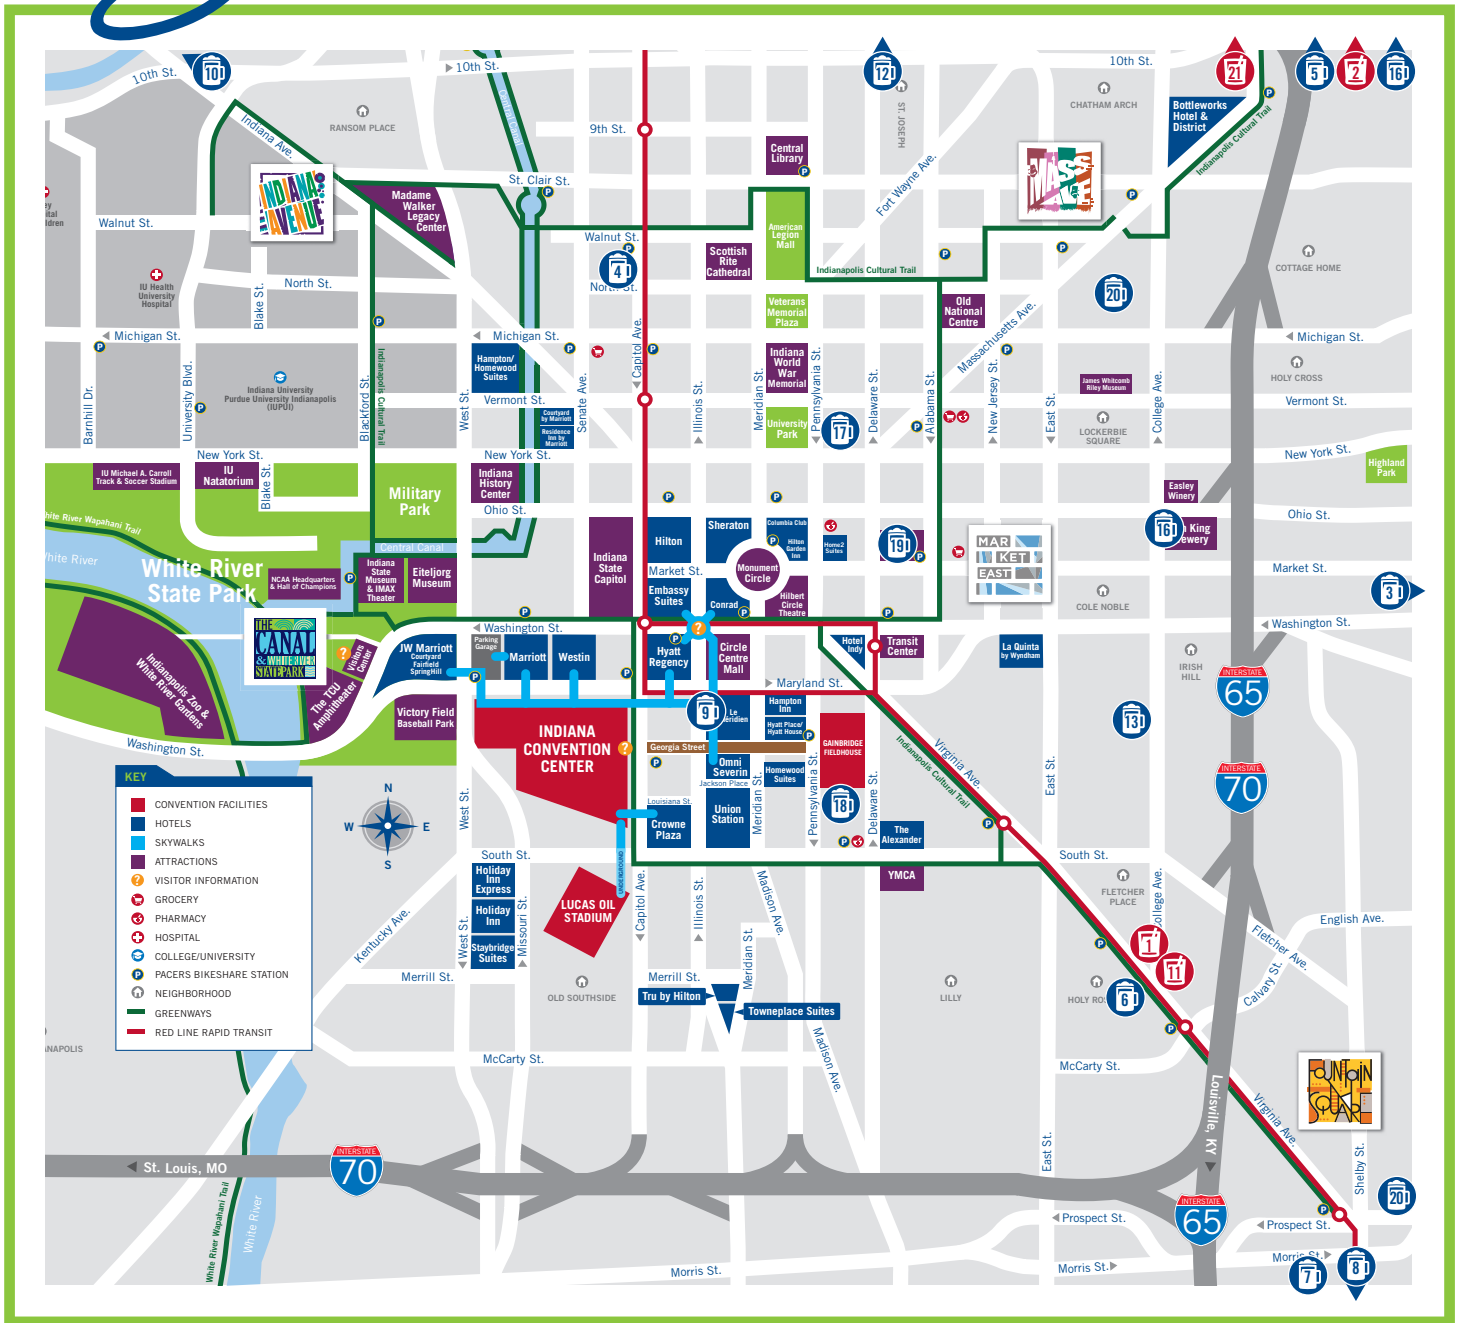

# DOWNTOWN INDIANAPOLIS CRAFT BREWERIES & DISTILLERIES

- 12.05 Distillery
- 8th Day Distillery
- Ash & Elm Cider\*
- Brewlink Brewpub
- Centerpoint Brewing\*
- Chilly Water Brewing\*
- Fountain Square Brewing
- Garfield Park Brewing
- Goodwood Indy\*
- Guggman Haus Brewing\*
- Hotel Tango Distillery\*
- Mashcraft on Delaware\*
- Metazoa Brewing\*
- Scarlet Lane Brewing
- St. Joseph Brewery\*
- Sun King Brewing\*
- The Tap\*
- Taxman Brewing\*
- Tomlinson Taproom\*
- Upland FSQ\*
- West Fork Whiskey\*

**EXPLORE.VISITINDY.COM**

**DRINK UP. CHECK IN. GET REWARDS.**

\* participating partners